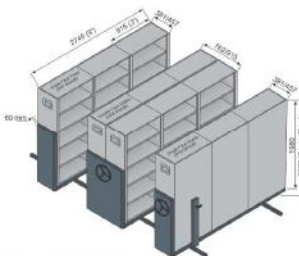

No access to the confidential document by unauthorised persons

Fire Retardant & water resistant material

Termite & Rodent proof

Weather proof

Mechanical Type

Model No. JMSS - M2 - A/B 2 Bay