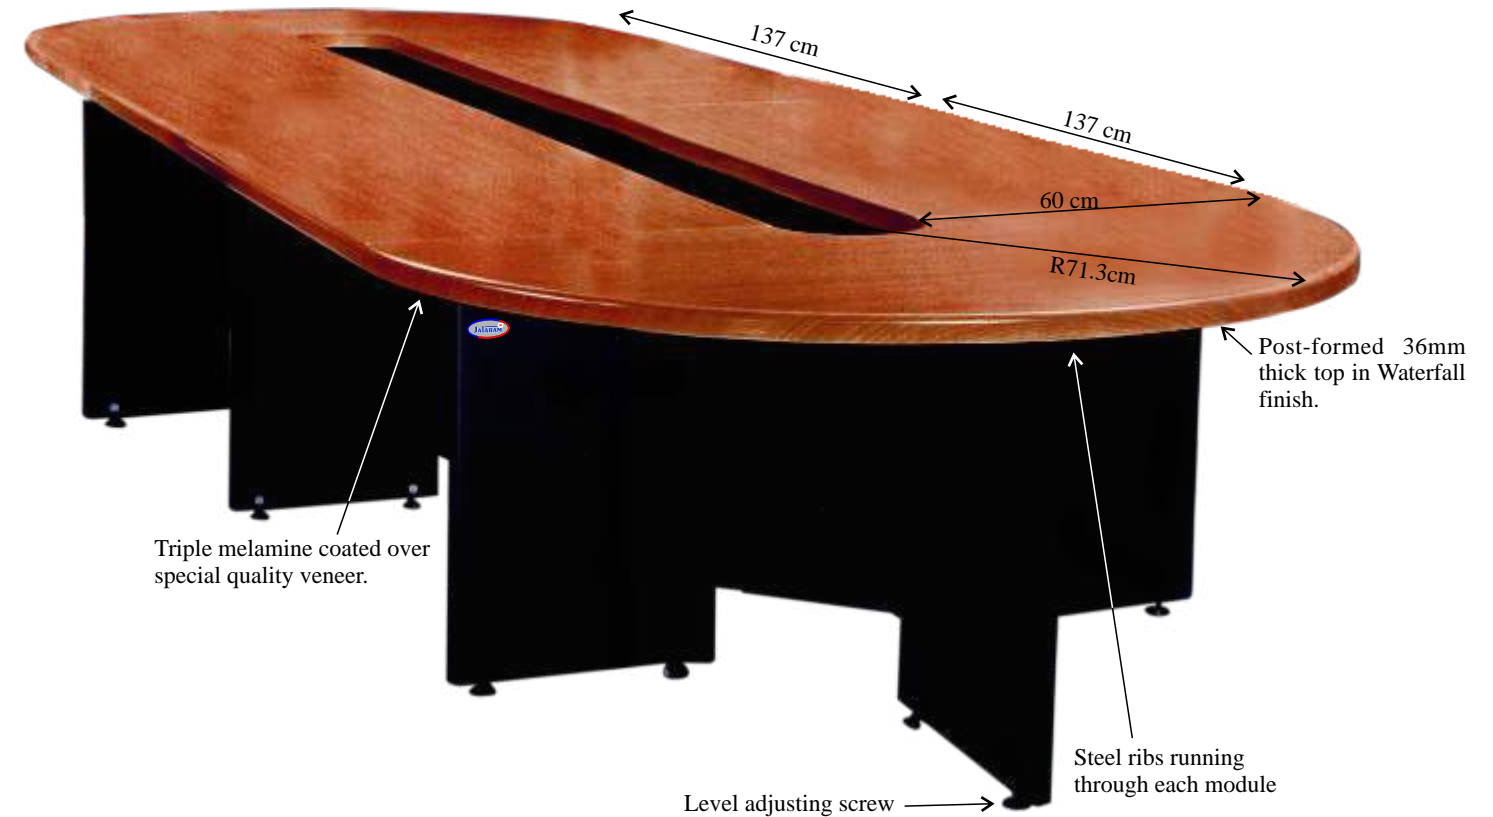

Decision Making Conference Tables from Jalaram

Size expandable as per requirement.