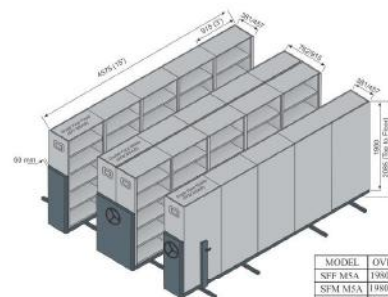

Model No. JMSS - M3 - A/B 3 Bay

Model No. JMSS - M4 - A/B 4 Bay