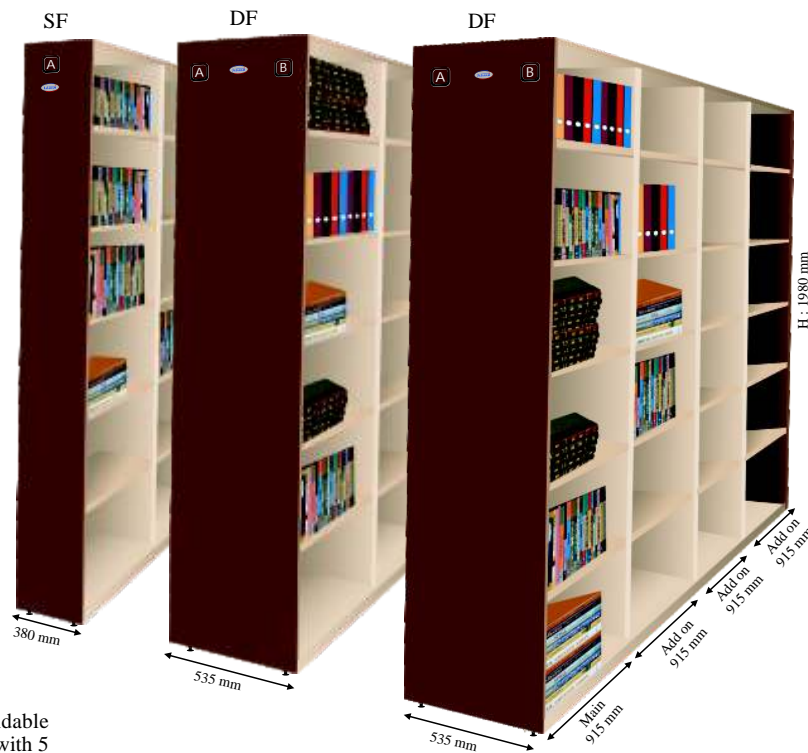

Model No. JHST- 910
 'JALARAM' Wooden Study table with 2 lockers & Book Shelves for accommodating entire study material, books etc. Manufactured from high quality wood based Particle Board.
 Overall size : W-48" x D-24" x H-55"

Adjustable Shelves.

Level adjusting studs

Most flexible in knock down design, very easy to install and dismantle.

All steel parts are finished in high quality powder coating.

Expandable as per the requirement.