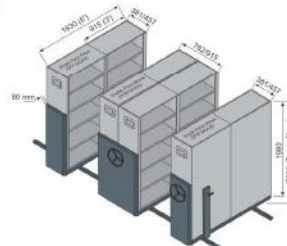

No access to the confidential document by unauthorised persons

Fire Retardant & water resistant material

Termite & Rodent proof

Weather proof

Mechanical Type

Model No. JMSS - M2 - A/B 2 Bay