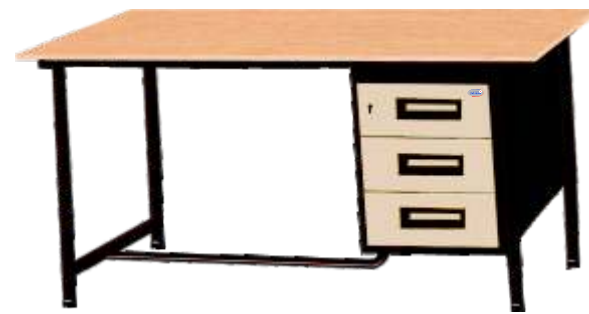

SUMERU

Model No: JST 223
JALARAM office table with 3 drawer unit, ERW square tubular frame with footrest.
Table top size : W-120 x D-59 (cm)