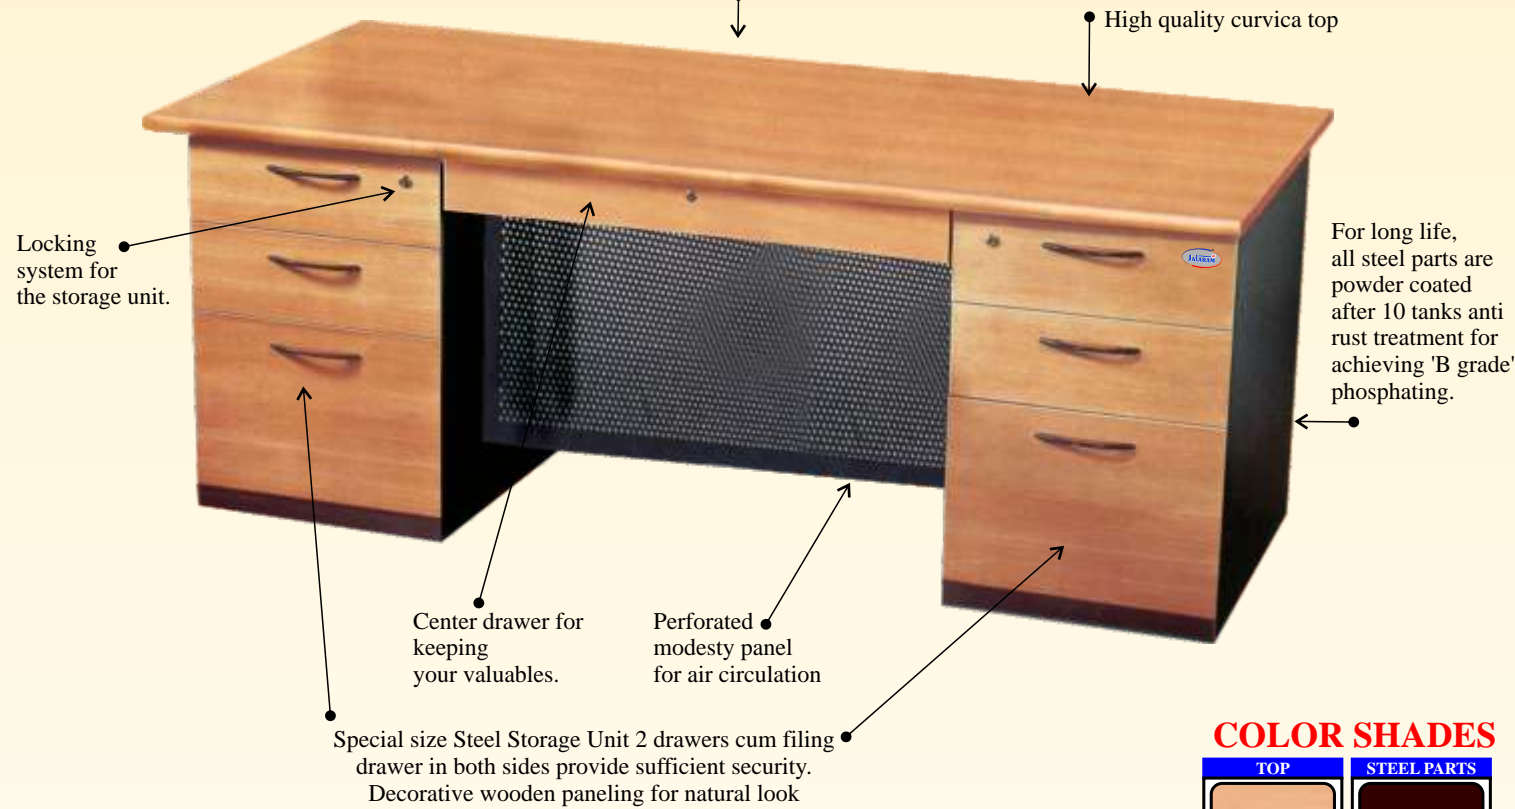

*Knock Down Design,
Easy to assemble & dismantle.*

For long life, all steel parts are powder coated after 10 tanks anti rust treatment for achieving 'B grade' phosphating.

SAVANNA
Model No: JED 204 (A)

1. **General Material Specification for tables**
2. ★ Steel : Prime Quality CRCA IS 513 D Grade.
   - ★ Table Top : Hard Wood Based PLB of ISI mark with 2 mm pvc beading by hot melt glue process.
   - ★ Finish : 50 micron powder coated.
   - ★ Antirust Treatment : 10 tank process as per IS 6005 & IS 3618
   - ★ Minimum warranty 12 months

COLOR SHADES

TOP	STEEL PARTS
Beige	Char Brown
N-Teak	Off White
Silver Grey	Prince Grey
Dark	Black

Above mentioned color shades are only for an idea and actual finish slightly vary. Also available variety of color shades.