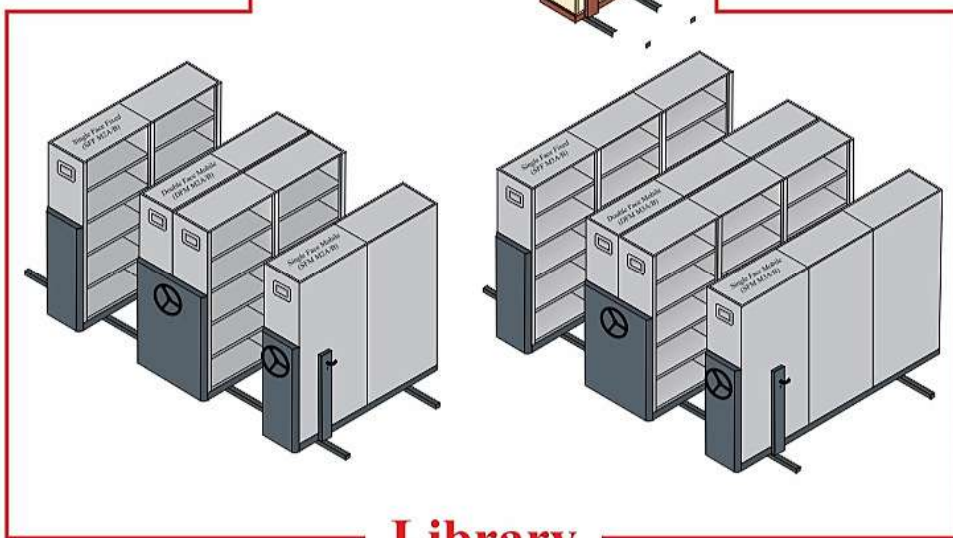

JSF 134 Series