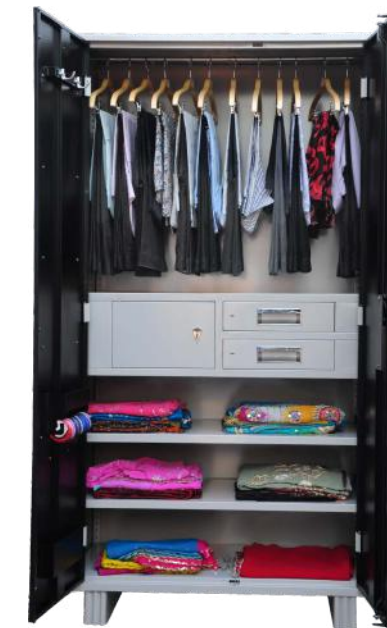

Model No : JSF 105 (B)
'JALARAM' wardrobe with 1 half locker, 2 drawers, 2 full adjustable shelves, 1 hanging rod & full mirror.
Overall Size :H-78" x W-40" x D-21"