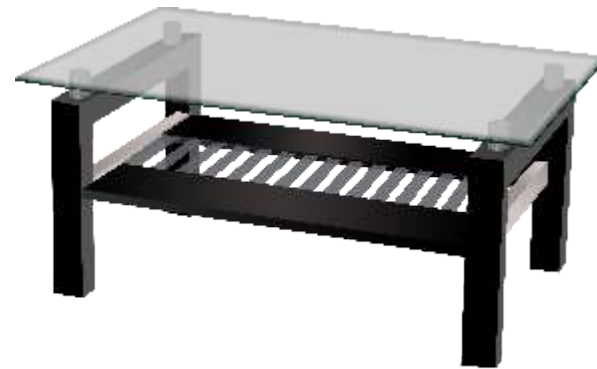

YETI

Model No. JTP-811

"JALARAM" teapoy, the beauty of glass & wood.

Overall Size : H-450 x W-1000x D-650 mm