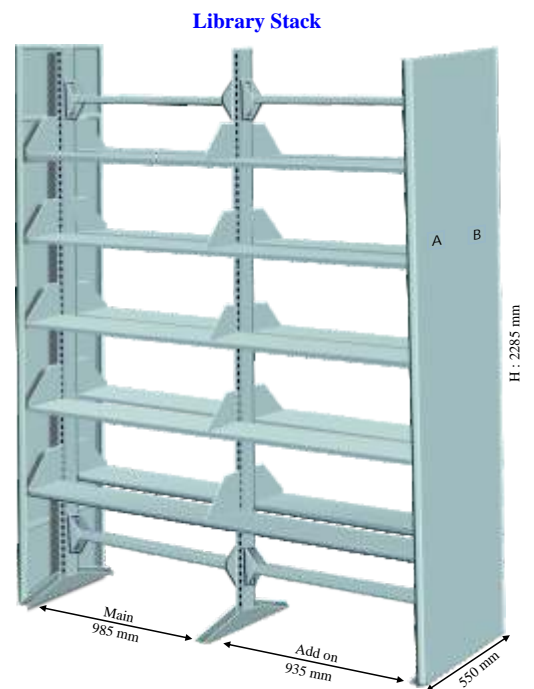

Store your treasure of knowledge.