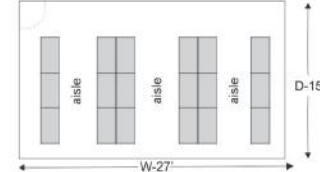

Installation at NPCIL KAPS Phase-III

STORAGE IN ORDINARY RACK/CUPBOARD

Loss-Total No. of Storage Cabinets-18