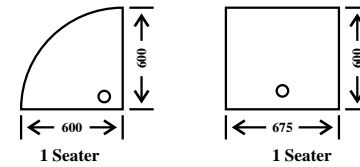

Model No. JCT C-12

JALARAM conference table manufactured from high quality MDF based curvica top for surface & legs (25 mm).

Details of components	Width	Depth	Height	Degrees
Two seater module (A) (4 Nos.)	1370	600	750	-
Two seater Semi Circle (B) (2 Nos.)	1426	713	750	180

Dimensions in mm