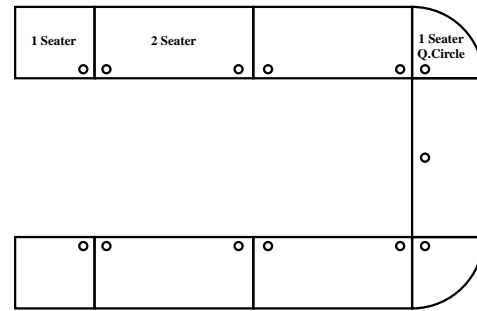

Model No. JCT C-12

JALARAM conference table manufactured from high quality MDF based curvica top for surface & legs (25 mm).

Details of components	Width	Depth	Height	Degrees
Two seater module (A) (4 Nos.)	1370	600	750	-
Two seater Semi Circle (B) (2 Nos.)	1426	713	750	180

Dimensions in mm