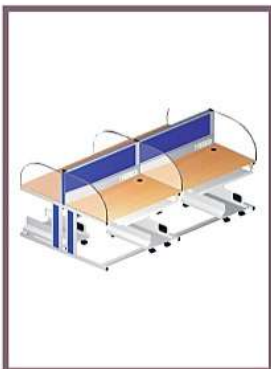

JALARAM STEEL FURNITURE (P) LTD.

Surat - 395006. (Guj.) India

Phone: 0261 2570092-2580203 Fax: 0261 2575938

Visit us: www.jalaramsteel.com,

Email: jsfsurat@gmail.com/ info@jalaramsteel.com