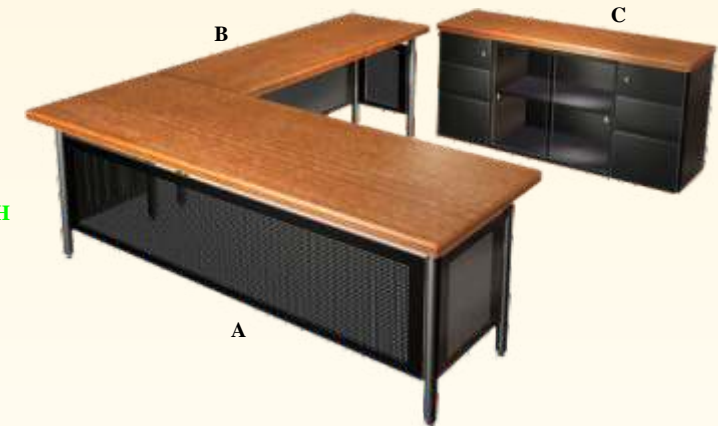

Jalaram Desking System, the Hallmark of Quality, Workmanship & Durability

Model No: JED 200 A
JALARAM Chief Executive Suite with PU coated 36 mm post formed top, Executive Return Unit & 3 drawer pedestal Unit,
(A) Size of the main table : W-250x D-110 x H-75 cm
(B) Size of the Pedestal for main Table : W-42.5 x D-80 cm
(C) Size of Return Unit : W-127.5 x D-58 cm
(D) Size of the Pedestal for Return Unit: W-42.5 x D-58 cm

Executive Suite Model No: JED 220
JALARAM elegant looking main desk with mobile pedestal & return unit. A real beauty of the blend of wood & steel.
(A) Main Desk Size : W-180 x D-90 x H-75 (cm)
(B) Joining Top (Black Finish) Size: W-105 x D-120 (cm)
(C) Fixed Side Return Desk Size : W-120 x D-60 x H-72 (cm)
(D) Mobile Pedestal Size : W-40.5 x D-57 x H-50 (cm)

Model No: JED 223
JALARAM Wooden Executive, elegant looking suite, with Executive Main Table with Mobile Pedestal, Executive Return Unit (ERU) & Credenza. A real beauty of the blend of different colours of wood.
Overall Dimension:
(A) Main Desk Size: W-135 x D-75 x H-75 (cm)
(B) Mobile Pedestal Size: W-39 x D-43.5 x H-52.9 (cm)
(C) Side Return Desk Size: W-120x D-45 x H-75 (cm)
(D) Credenza Size: W-75 x D-42.5 x H-75 (cm)

JALARAM PREMIUM DESK

Reveal the beauty of wood outside and conceal the strength of steel inside

All the storage units are mounted on double extension telescopic channel for feather touch movement.

Model No: JWS 203
Size of the Main Top : : W-182 x D-90 x H-73.5 (cm)
Size of the Executive Runner Unit (ERU) :
W-90 x D-45 cm
Model No: JWS 203 A
Also available table with top size of :
W-166 x D -90 x H-73.5 (cm)