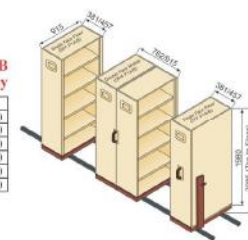

Model No. JMSS - M5 - A/B 5 Bay

Pull & Push Type

Model No. JMSS - P1 - A/B 1 Bay

Model No. JMSS - P2 - A/B 2 Bay