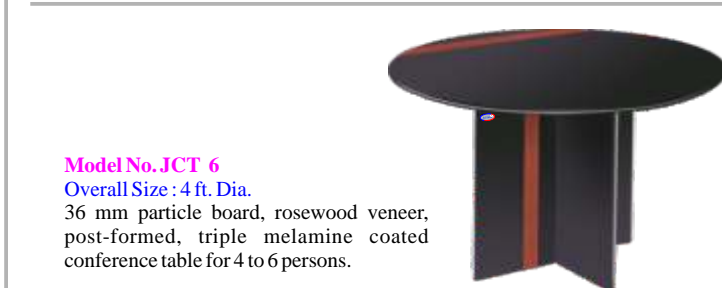

Model No. JCT 6

Overall Size : 4 ft. Dia.
36 mm particle board, rosewood veneer, post-formed, triple melamine coated conference table for 4 to 6 persons.