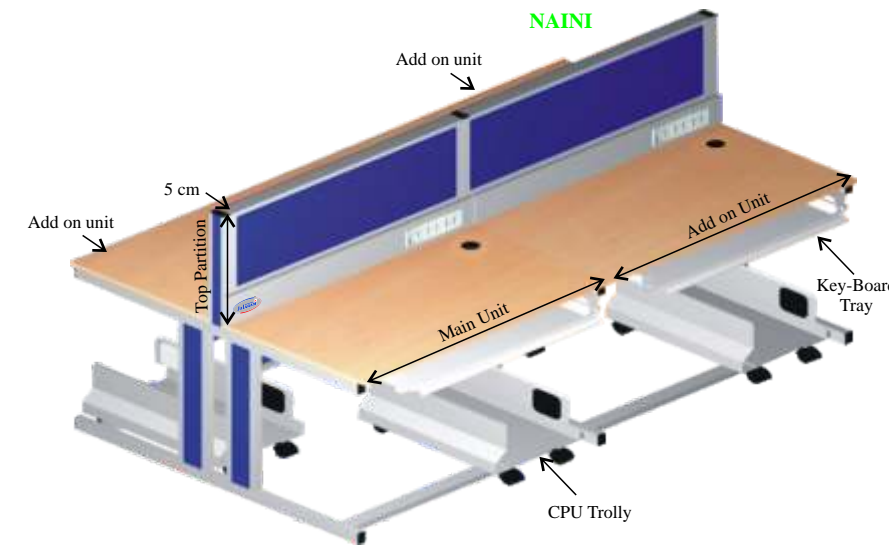

NAINI

Model No: JMDX-68
'JALARAM' multi Desking System made up of square tubular steel structure & 18mm thick pre-laminated particle board fitted with PVC cable manager dia 75mm to run power cables.
(A) Main Unit : W-90 x D-60 x H-76 (cm)
(B) Add on Unit : W-90 x D-60 x H-76 (cm)
(C) Top Partition : D-90 x H-45 (cm) (Thickness 5 cm)