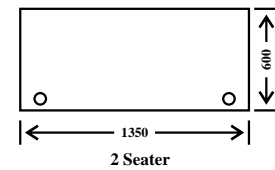

Model No. JCT C-12

JALARAM conference table manufactured from high quality MDF based curvica top for surface & legs (25 mm).

Details of components	Width	Depth	Height	Degrees
Two seater module (A) (4 Nos.)	1370	600	750	-
Two seater Semi Circle (B) (2 Nos.)	1426	713	750	180

Dimensions in mm