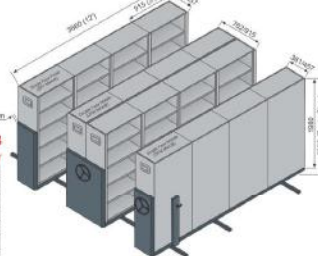

Model No. JMSS - M3 - A/B 3 Bay

Model No. JMSS - M4 - A/B 4 Bay