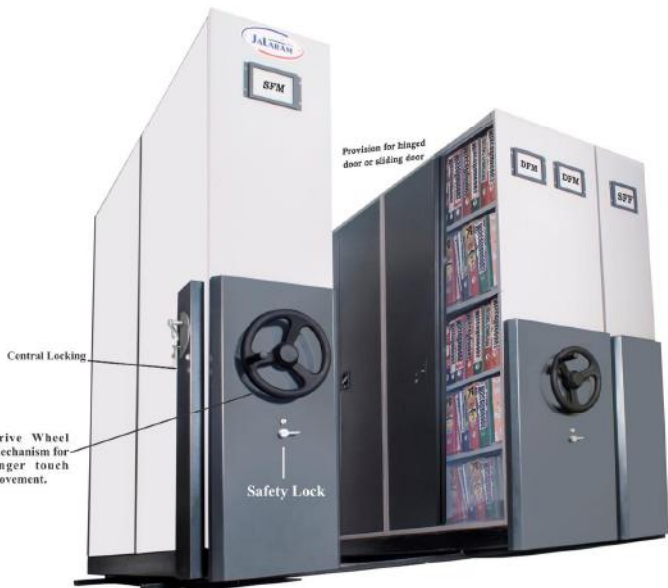

No access to the confidential document by unauthorised persons

Fire Retardant & water resistant material

Termite & Rodent proof

Weather proof

Mechanical Type

Model No. JMSS - M2 - A/B 2 Bay

Model No. JMSS - M3 - A/B 3 Bay

Model No. JMSS - M4 - A/B 4 Bay

Model No. JMSS - M5 - A/B 5 Bay

Pull & Push Type

Model No. JMSS - P1 - A/B 1 Bay

Model No. JMSS - P2 - A/B 2 Bay