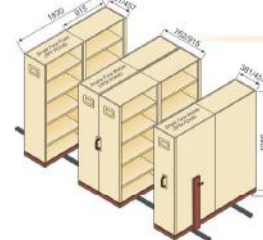

No access to the confidential document by unauthorised persons

Fire Retardant & water resistant material

Termite & Rodent proof

Weather proof

Mechanical Type

Model No. JMSS - M2 - A/B 2 Bay

Model No. JMSS - M3 - A/B 3 Bay

Model No. JMSS - M4 - A/B 4 Bay

Model No. JMSS - M5 - A/B 5 Bay

Pull & Push Type

Model No. JMSS - P1 - A/B 1 Bay

Model No. JMSS - P2 - A/B 2 Bay