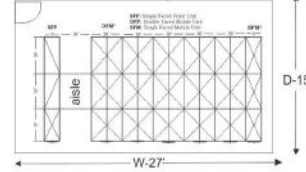

STORAGE IN JALARAM MOBILE STORAGE SYSTEM

Gain-Total No. of Storage Cabinets-36