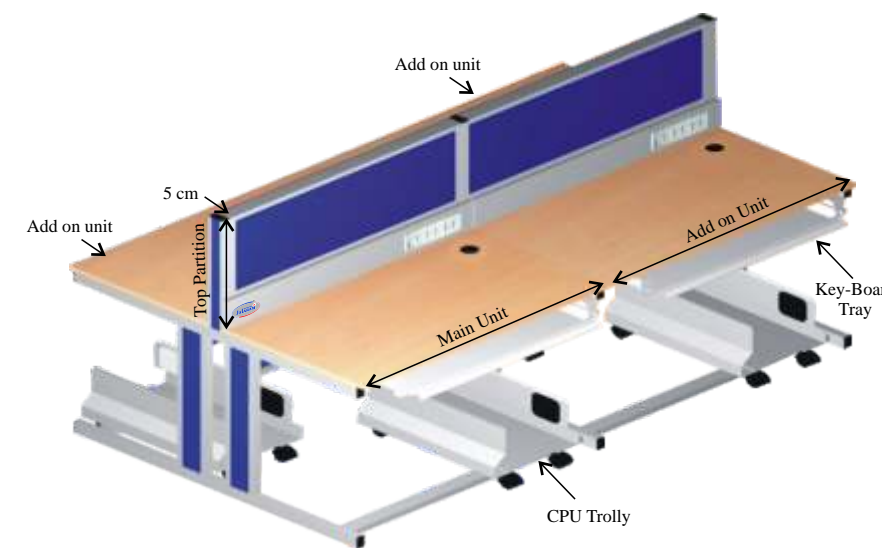

NAINI

JMDX - 68

'JALARAM' multi Desking System made up of square tubular steel structure & 18mm thick pre-laminated particle board fitted with PVC cable manager dia 75mm to run power cables.

- (A) Main Unit : W-900 x D-600 x H-760 (mm)
- (B) Add on Unit : W-900 x D-600 x H-760 (mm)
- (C) Top Partition : D-900 x H-450 (mm)
  (Thickness 50 mm)